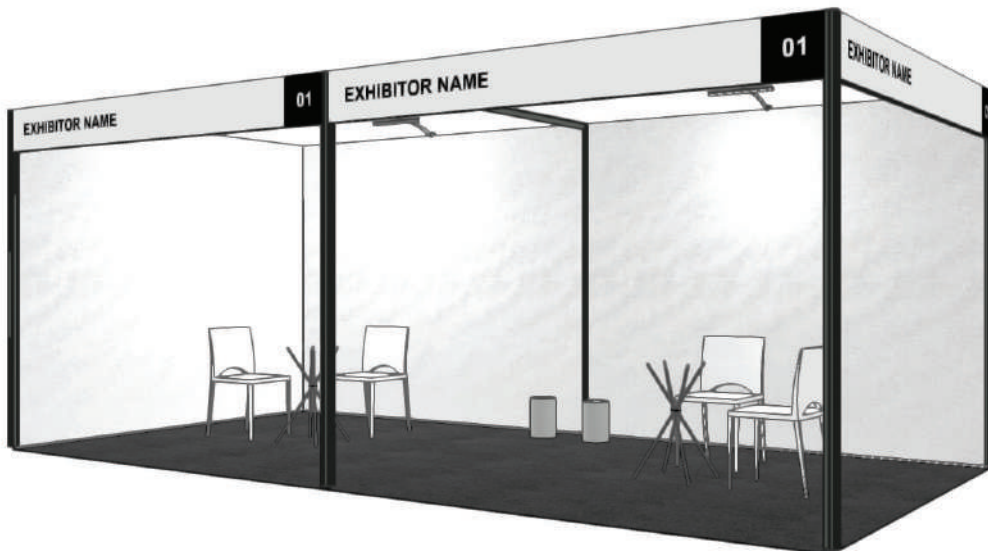

Please Note: The Exhibition Booths are priced in the South African currency - the Rand. Denoted as ZAR or R

PACKAGES

The standard shell scheme package includes the following:

- Unbranded printed fabric backwall
- 1 x Carpeted space
- 1 x Wastebasket
- 1 x Café table
- 2 x Chairs
- 1 x Power point
- 2 x Exhibitor Registrations per 9m² - 18m² booth purchased. Thereafter 1 registration for every extra 9m² booth

BOOKING PAGE: <https://forms.gle/BVugUTiFPHFZbd129>

EXHIBITION FLOORPLAN

3m x 3m Standard Booth Sample:

3m x 3m Premium Booth Sample

6m x 3m Standard Booth Sample:

6m x 3m Premium Booth Sample:

EXTRA STAND FURNITURE, EQUIPMENT