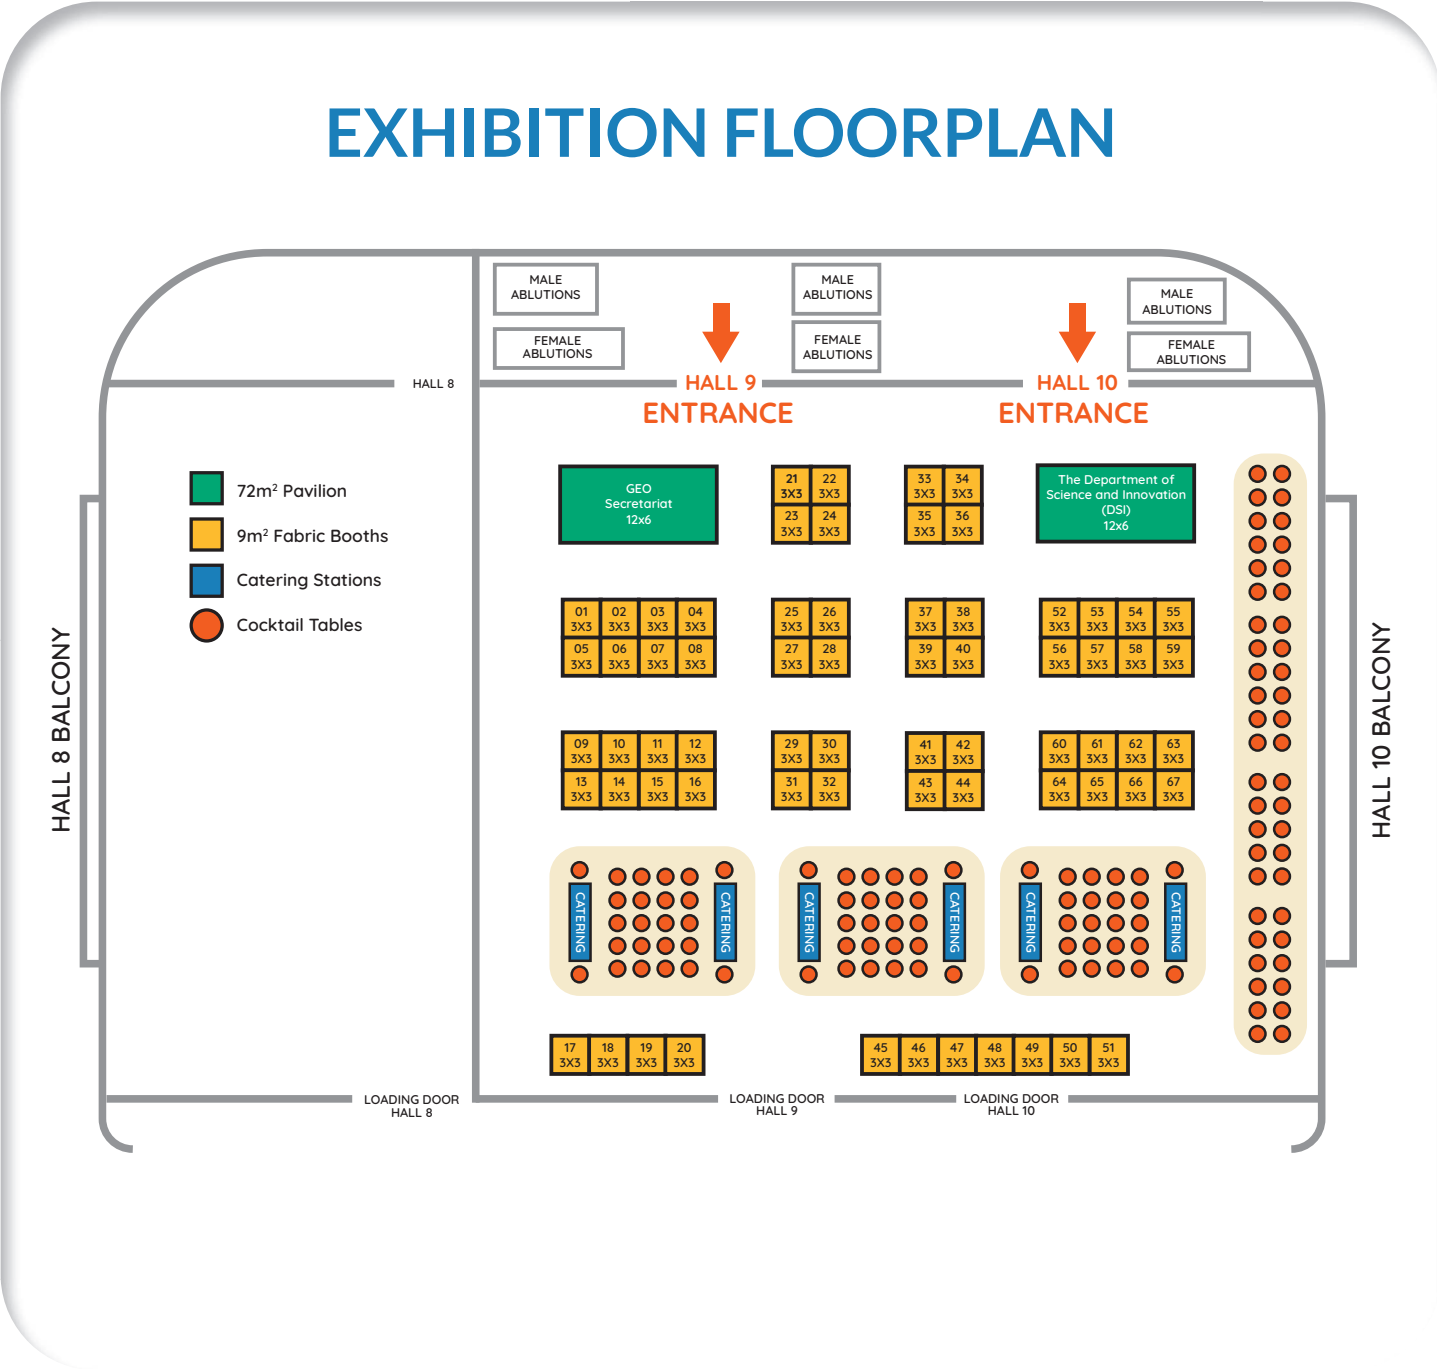

Please Note: The Exhibition Booths are priced in the South African currency - the Rand. Denoted as ZAR or R

PACKAGES

The standard shell scheme package includes the following:

- Unbranded printed fabric backwall
- 1 x Carpeted space
- 1 x Wastebasket
- 1 x Café table
- 2 x Chairs
- 1 x Power point
- 2 x Exhibitor Registrations per 9m² - 18m² booth purchased. Thereafter 1 registration for every extra 9m² booth

The premium shell scheme package includes the following:

- 1 x Branded printed fabric backwall
- 1 x Carpeted space
- 1 x Wastebasket
- 1 x Café table
- 2 x Chairs
- 1 x Power point
- 2 x Exhibitor Registrations per 9m² - 18m² booth purchased. Thereafter 1 registration for every extra 9m² booth

The space only package includes the following:

- No shell scheme
- 1 x Carpeted space
- 1 x Power Point
- 2 x Exhibitor Registrations per 9m² - 18m² exhibition space. Thereafter 1 registration for every extra 9m² booth

BOOKING PAGE: <https://forms.gle/BVugUTiFPHFZbd129>

EXHIBITION FLOORPLAN

3m x 3m Standard Booth Sample:

3m x 3m Premium Booth Sample

6m x 3m Standard Booth Sample:

6m x 3m Premium Booth Sample:

EXTRA STAND FURNITURE, EQUIPMENT