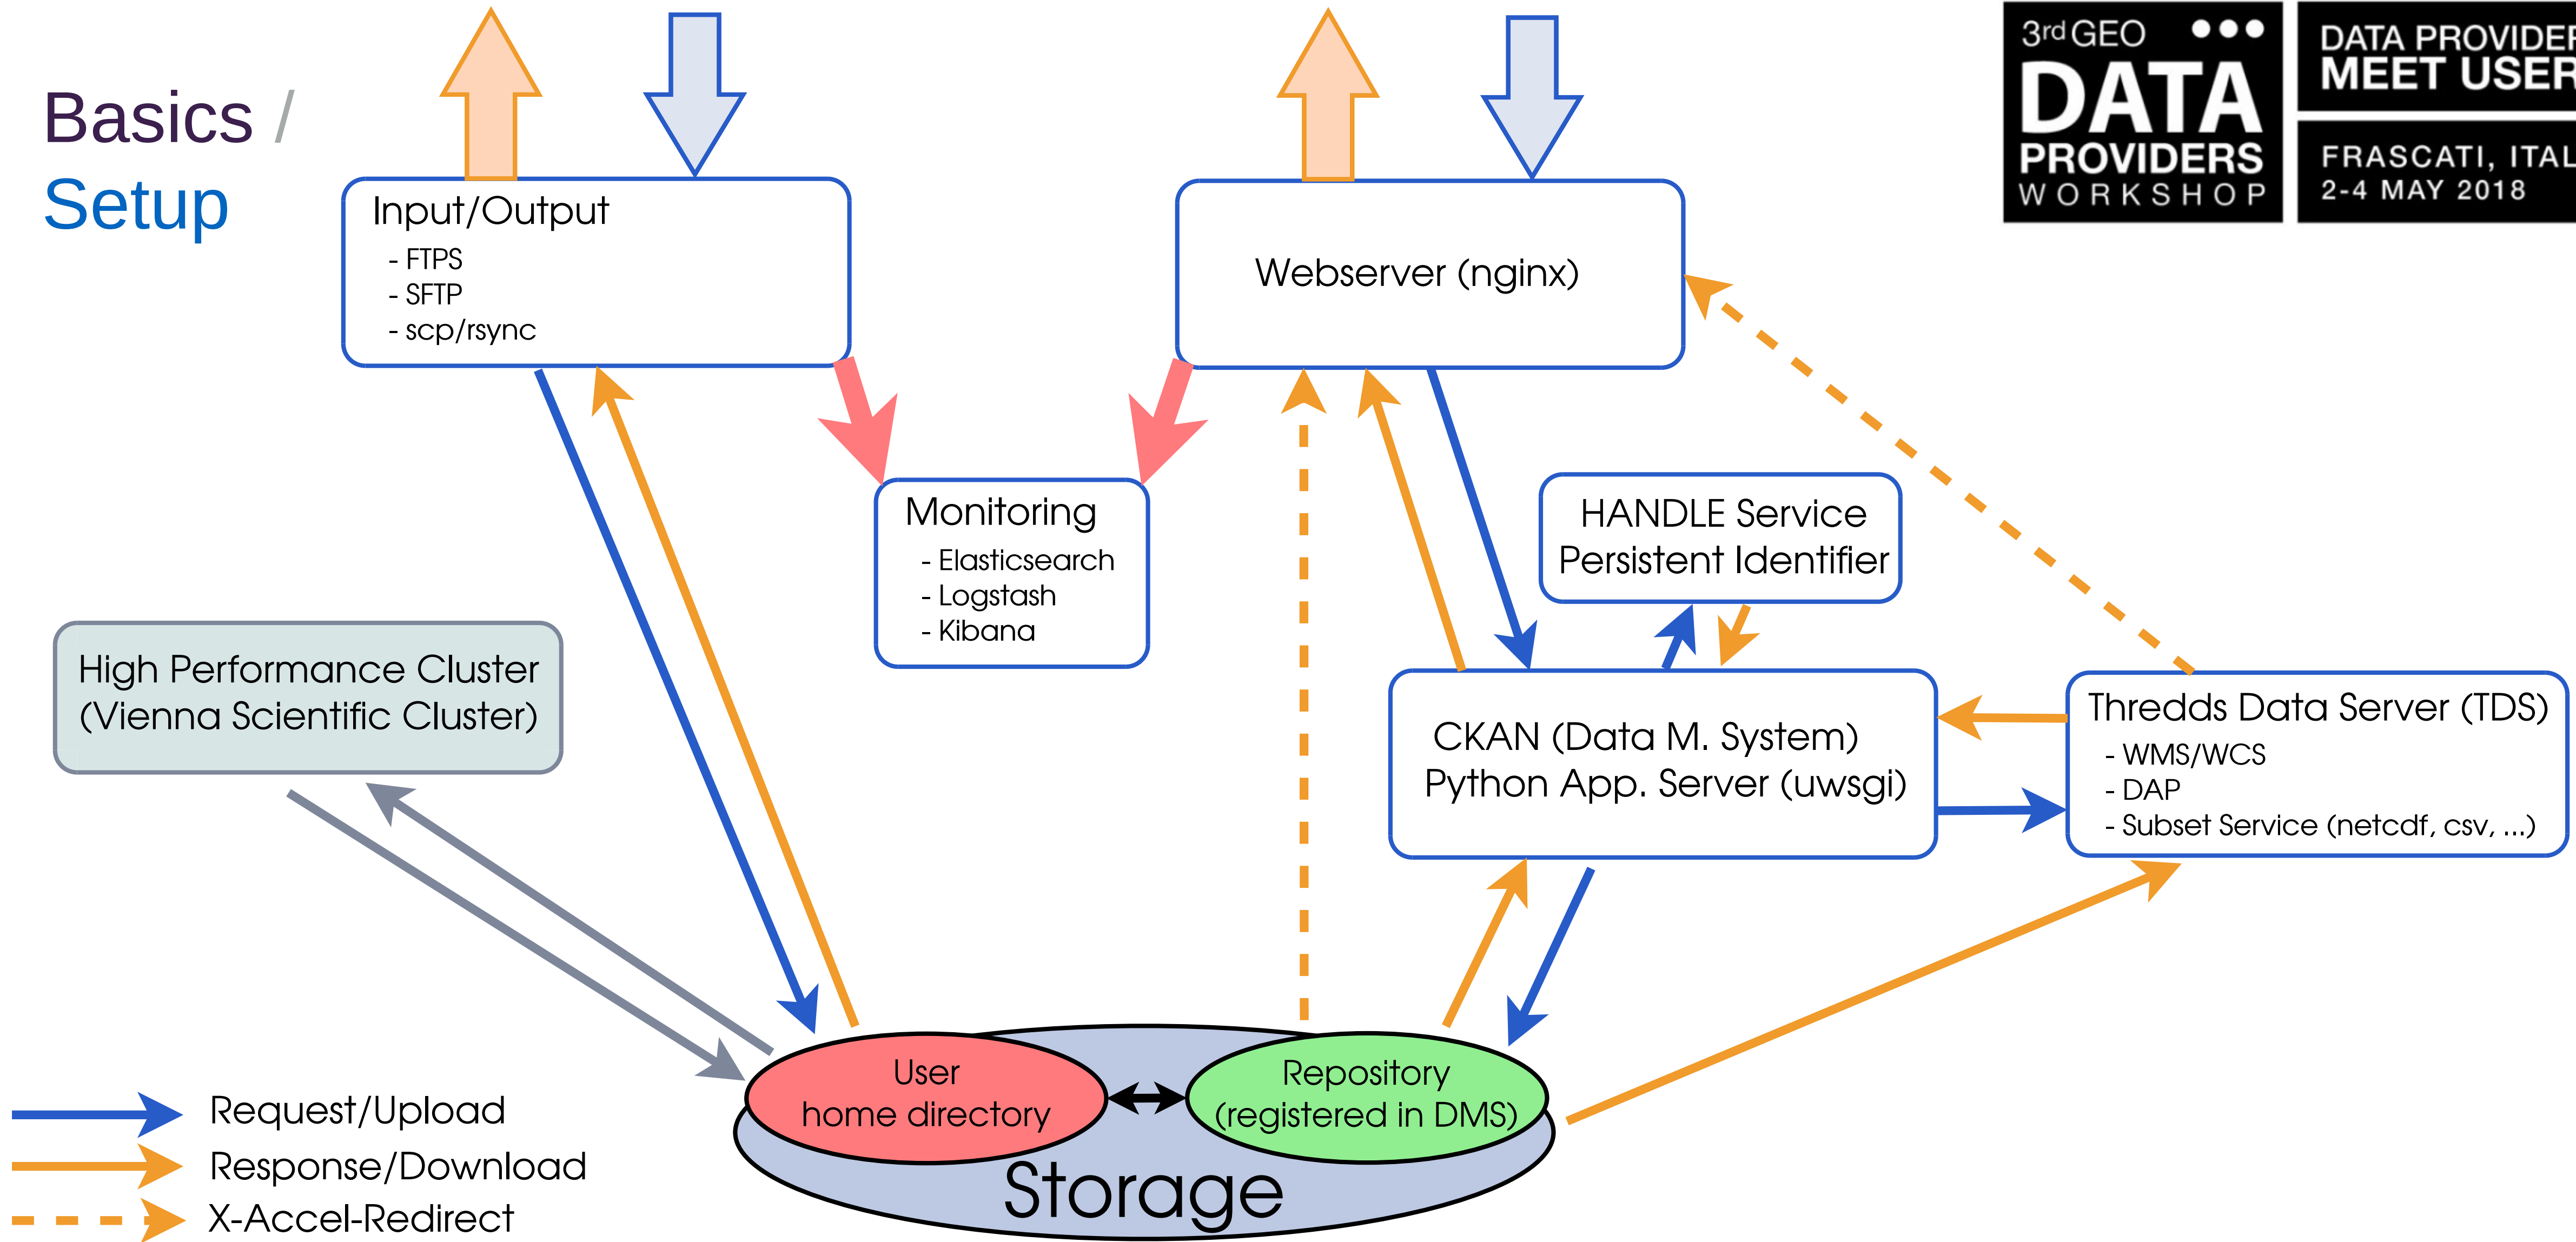

3rd GEO ●●●
DATA
PROVIDERS
WORKSHOP

DATA PROVIDERS
MEET USERS

FRASCATI, ITALY
2-4 MAY 2018

#GEODATA18
bit.ly/GEodataworkshop

CCCA Data Centre

Open Research Data Repository for the Greater Alpine Region

Georg Seyerl / Data Scientist / Climate Change Center Austria

re3data.org 
REGISTRY OF RESEARCH DATA REPOSITORIES
<http://doi.org/10.17616/R3KS9D>
CCCA Data Centre

data.cca

Basics / Setup

Examples / WMS

- Visualization with editable parameters (minimum, maximum, colorbar, ...)
- PNG Export
- Challenges:
 - Configuration WMS
 - WMS for subsets

Choose Geographical Extent

Draw the subset extent as point or polygon on the map or select a pre-defined extent.

-- Select predefined extent --

North

South

East

West

Choose Time Range

From

To

- **Big file exchanges with others (gridftp)**
- **High Performance Computing**
- **GeoDCAT-AP Metadata Profile**
- **GEOSS Search Widget**
- **Long-Term Archiving**

3rd GEO
DATA
PROVIDERS
WORKSHOP