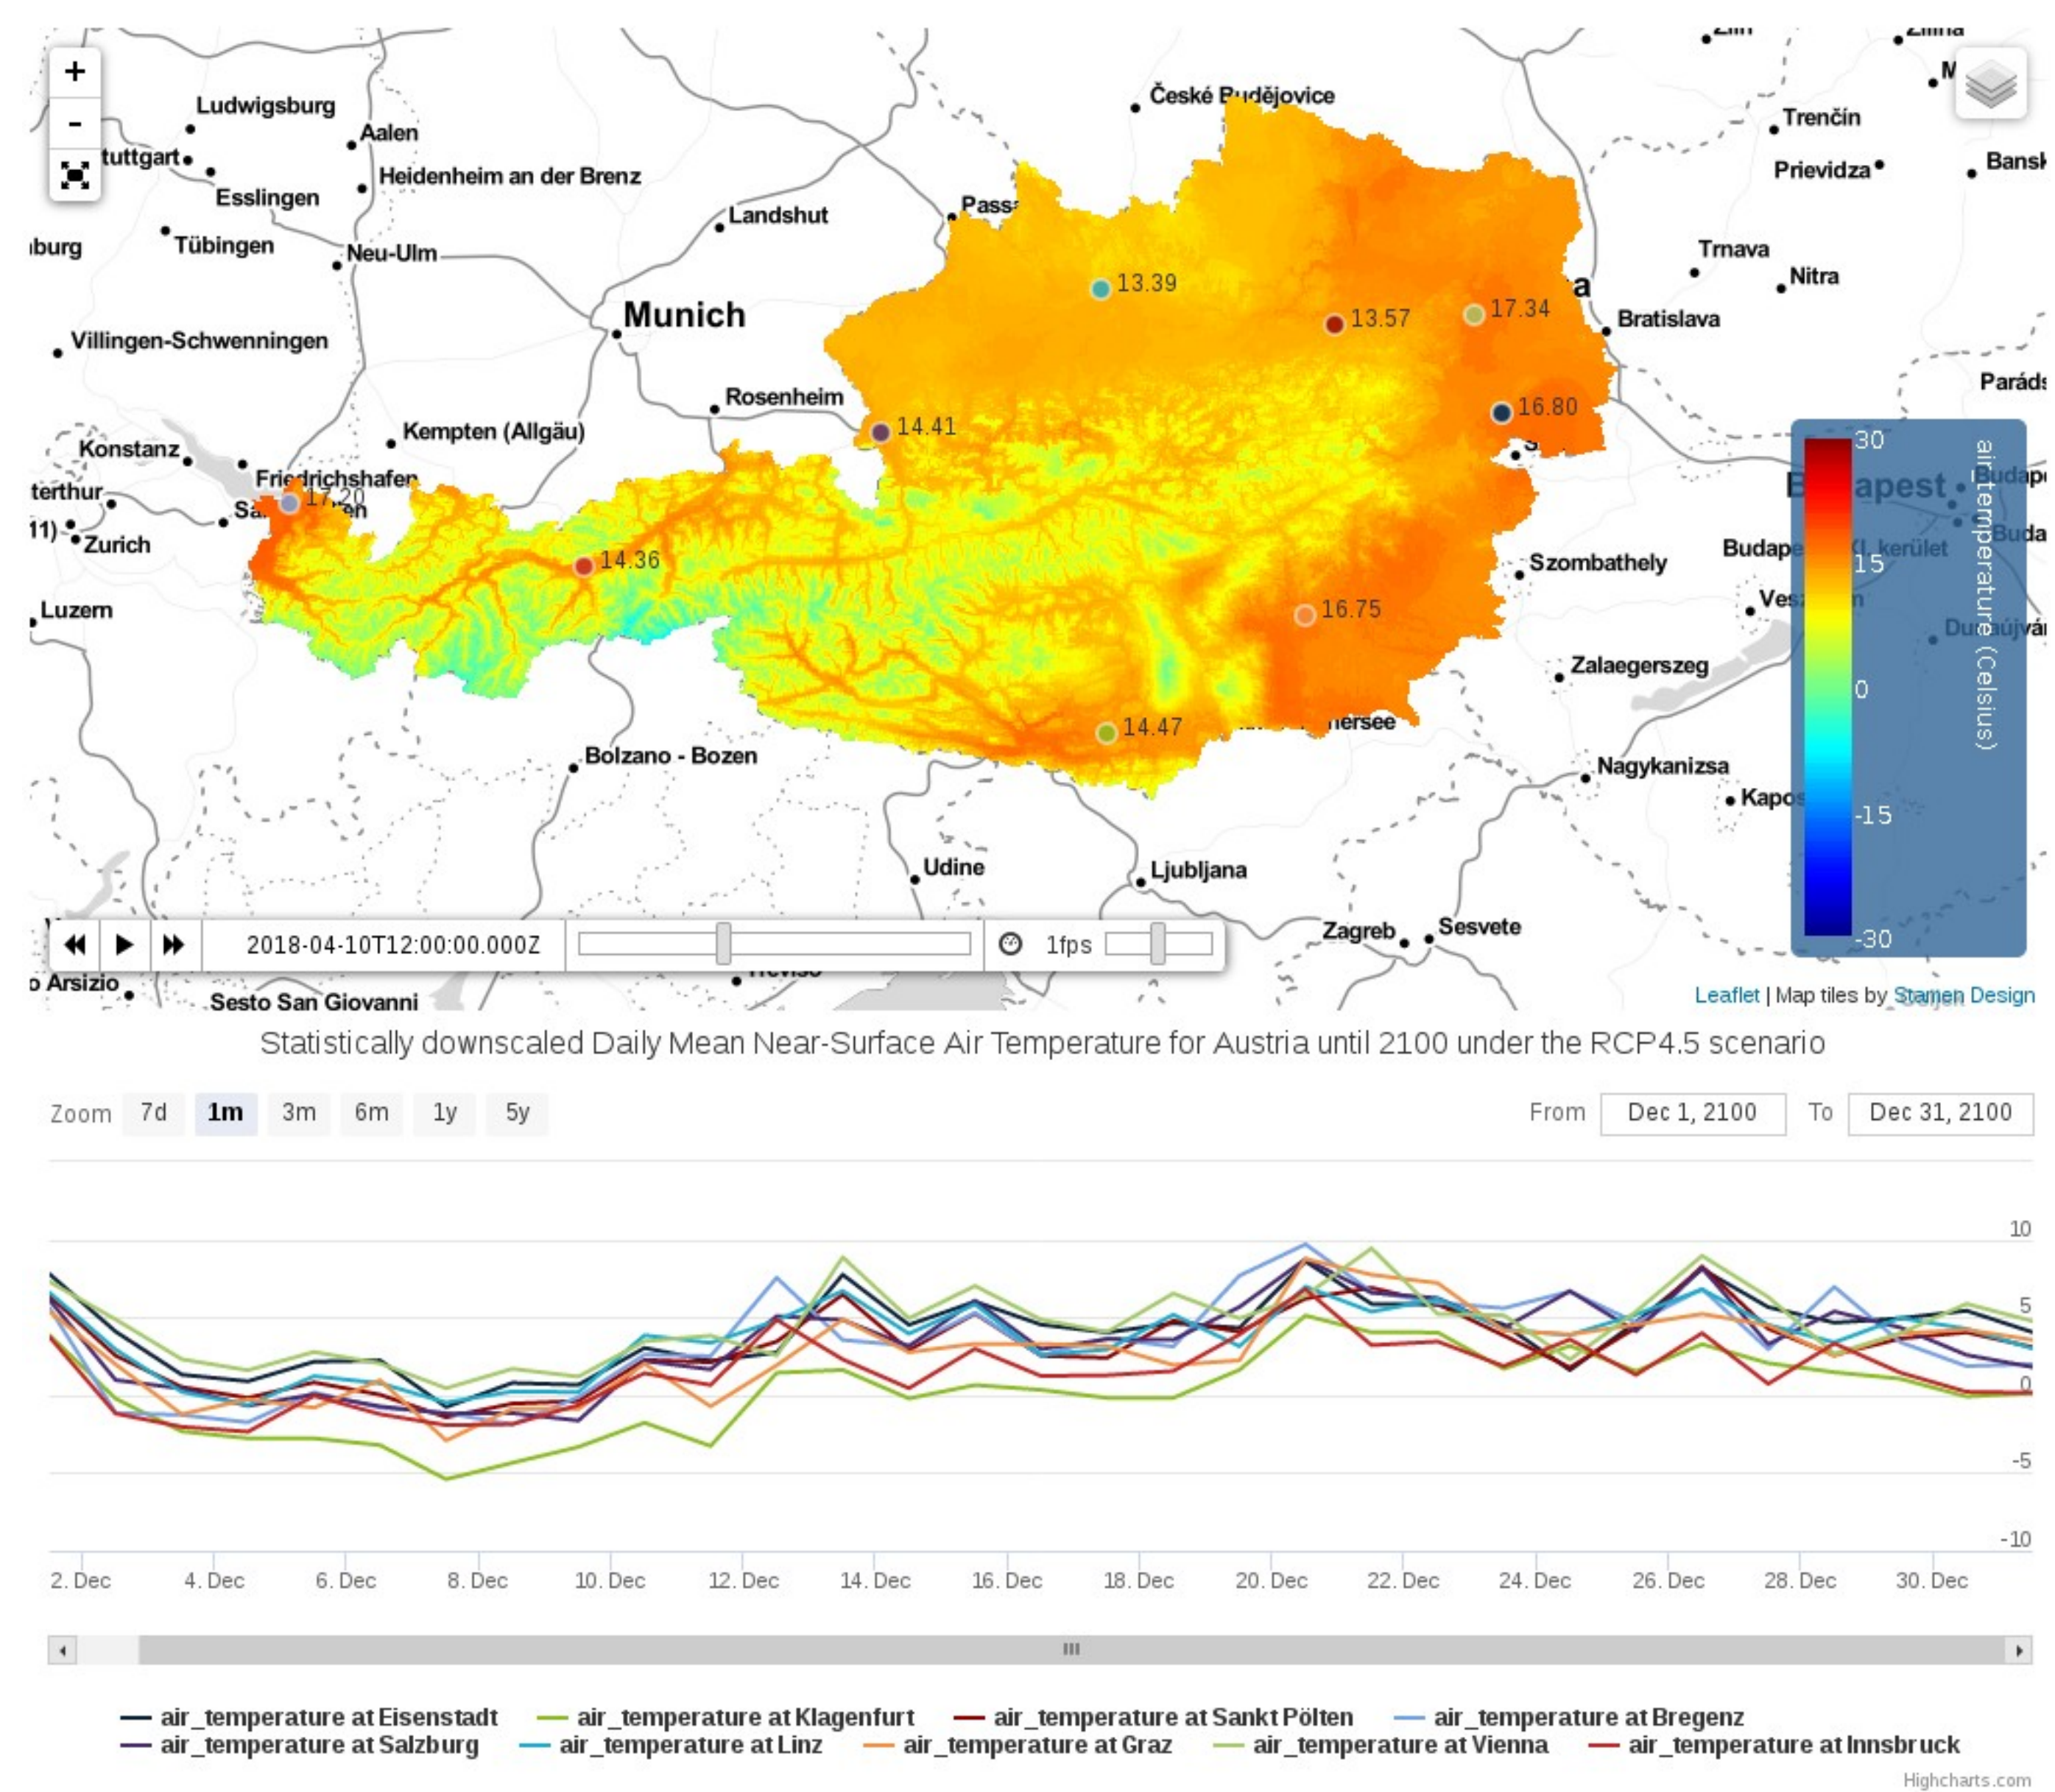

3rd GEO ●●●
DATA
PROVIDERS
WORKSHOP

DATA PROVIDERS
MEET USERS

FRASCATI, ITALY
2-4 MAY 2018

#GEODATA18
bit.ly/GEodataworkshop

CCCA Data Centre

Open Research Data Repository for the Greater Alpine Region

Georg Seyerl / Data Scientist / Climate Change Center Austria

Examples / Subset Service

- Login necessary for notification & publishing
- Choose a layer (parameter), spatial extent and or a time range
- Choose a format
- Adapt the proposal of title
- Publish

Create Subset

Select Layers/Parameters

Daily Mean Near-Surface Air Temperature

Reuse Query

Select Query Template -

Use **spatial** and **time** arguments from queries that were stored as a resource or skip that point and fill them out by yourself.

Choose Geographical Extent

Draw the subset extent as point or polygon on the map or select a pre-defined extent.

-- Select predefined extent --

North

South

East

West

Choose Time Range